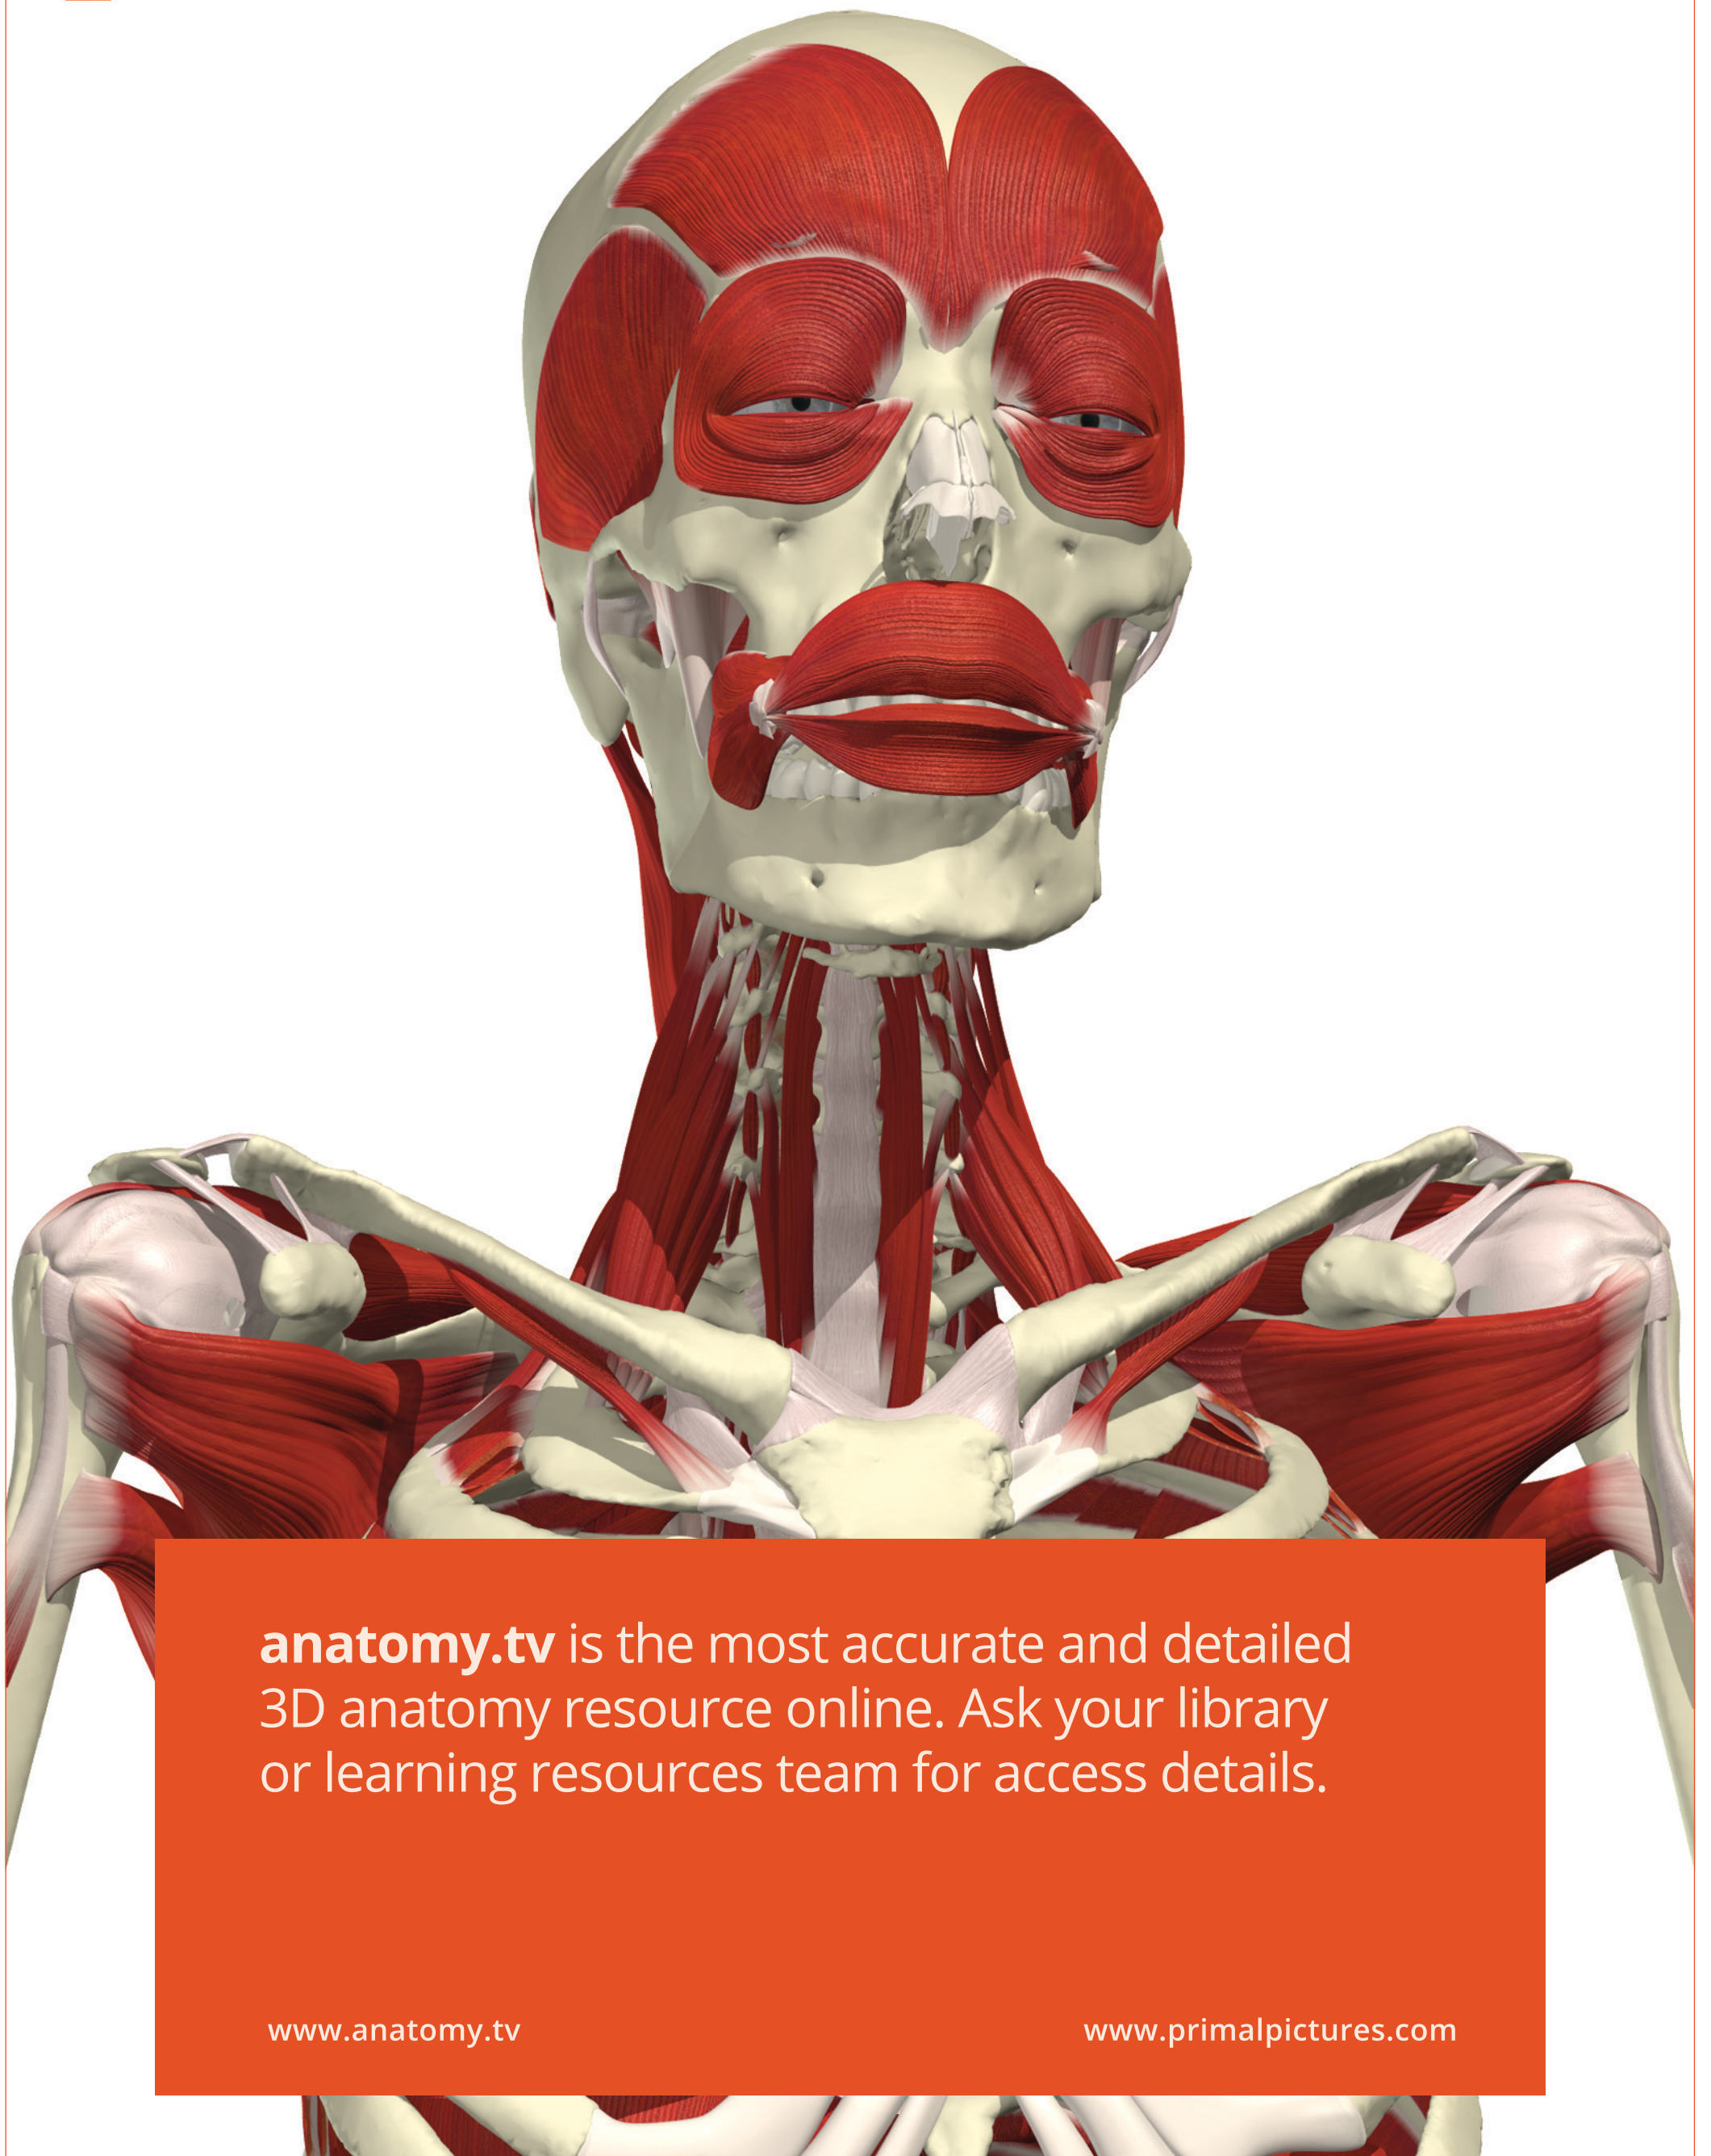

# ANATOMY.TV

 POWERED BY PRIMAL PICTURES

**anatomy.tv** is the most accurate and detailed 3D anatomy resource online. Ask your library or learning resources team for access details.

[www.anatomy.tv](http://www.anatomy.tv)