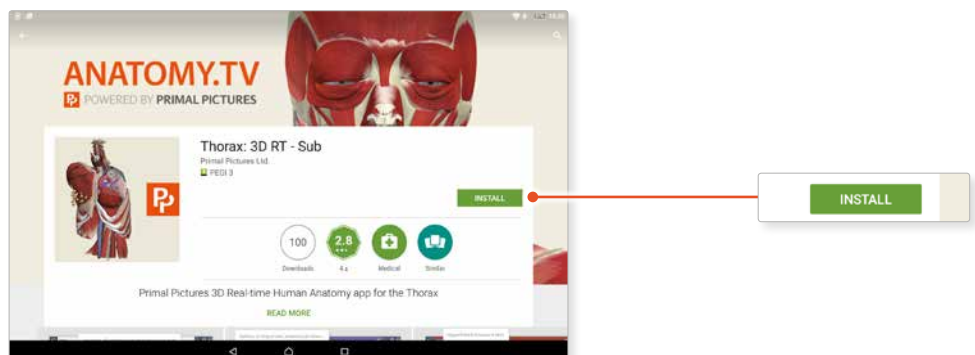

## DOWNLOADING THE APPS

1

Login to **anatomy.tv** using the **UK Institution Shibboleth Login**.

2

Select **3D Real-time** and the region of your choice.

3

If the app is not already installed you will be redirected to the Google Play Store. Select **INSTALL** to download the app.

Remember there are 11 individual apps to download in the series.

You can also find the apps by searching for **PRIMAL 3D RT** directly in the Google Play store.

# Shibboleth users

LOGGING IN TO THE APPS

4

Return to **anatomy.tv** and click on the region you have downloaded.

5

Once the product has loaded you will see the QuickStart screen – tap anywhere to access the Real-time interface.