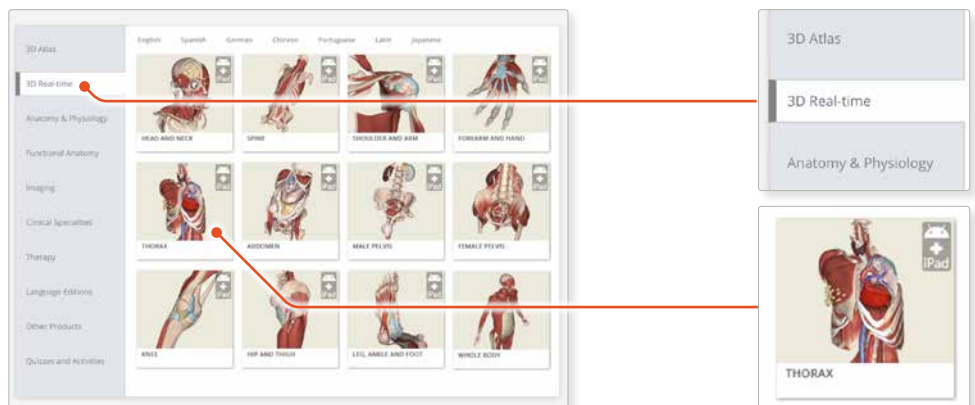

## DOWNLOADING THE APPS

1

Login to **anatomy.tv** using the **UK Institution Shibboleth Login**.

2

Select **3D Real-time** and the region of your choice.

3

If the app is not already installed you will be redirected to the Google Play Store. Select **INSTALL** to download the app.

Remember there are 11 individual apps to download in the series.

You can also find the apps by searching for **PRIMAL 3D RT** directly in the Google Play store.

# Shibboleth users

LOGGING IN TO THE APPS

4

Return to **anatomy.tv** and click on the region you have downloaded.

5

Once the product has loaded you will see the QuickStart screen – tap anywhere to access the Real-time interface.