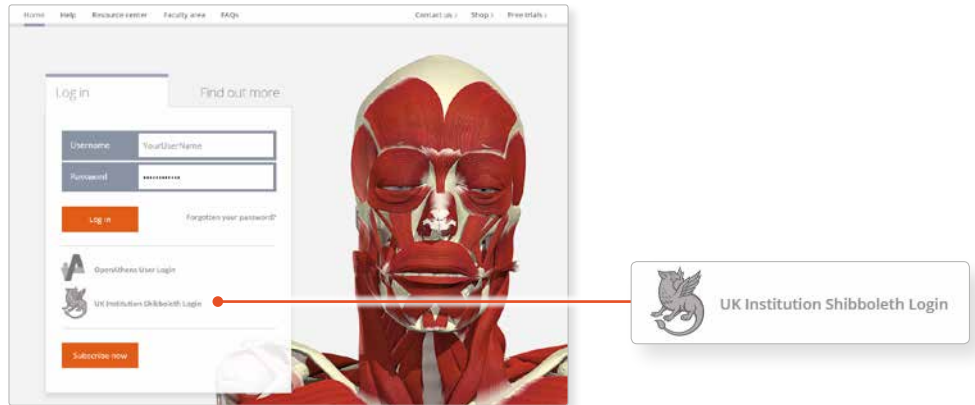

# Shibboleth users

## DOWNLOADING THE APPS

1

Login to **anatomy.tv** using the **UK Institution Shibboleth Login**.

2

Select **3D Real-time** and the region of your choice.

3

If the app is not already installed you will be redirected to the Google Play Store. Select **INSTALL** to download the app.

Remember there are 11 individual apps to download in the series.

You can also find the apps by searching for **PRIMAL 3D RT** directly in the Google Play store.

# Shibboleth users

LOGGING IN TO THE APPS

4

Return to **anatomy.tv** and click on the region you have downloaded.

5

Once the product has loaded you will see the QuickStart screen – tap anywhere to access the Real-time interface.